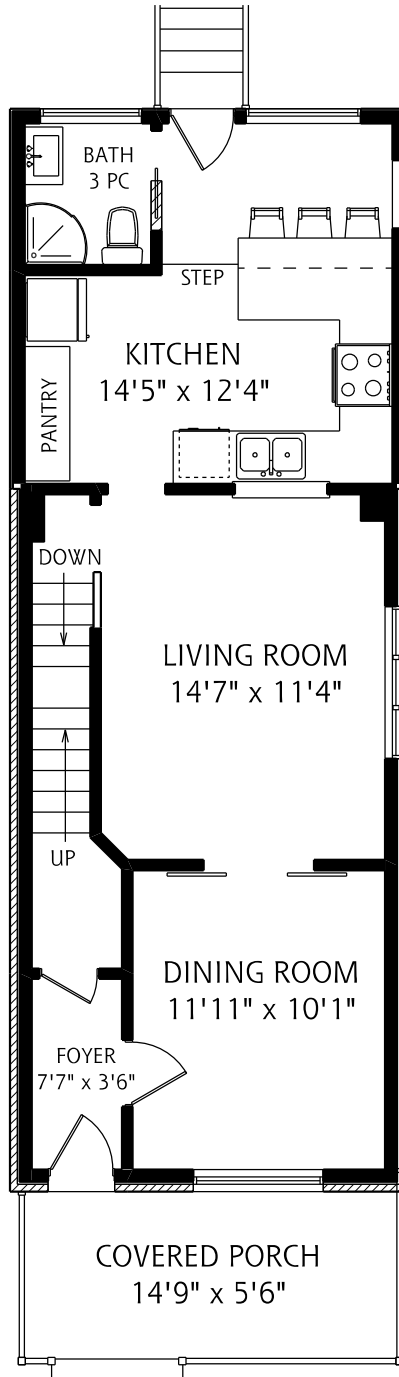

# 167 SILVERTHORN AVENUE

LOWER LEVEL  
690 SQUARE FEET

ALL MEASUREMENTS SHOULD BE CONSIDERED APPROXIMATE

MAIN FLOOR  
690 SQUARE FEET

SECOND FLOOR  
625 SQUARE FEET