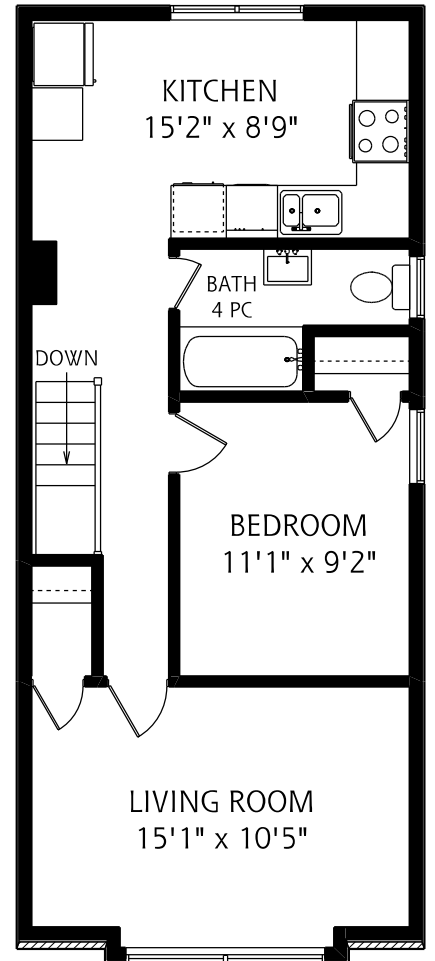

# 167 SILVERTHORN AVENUE

LOWER LEVEL  
690 SQUARE FEET

ALL MEASUREMENTS SHOULD BE CONSIDERED APPROXIMATE

MAIN FLOOR  
690 SQUARE FEET

SECOND FLOOR  
625 SQUARE FEET