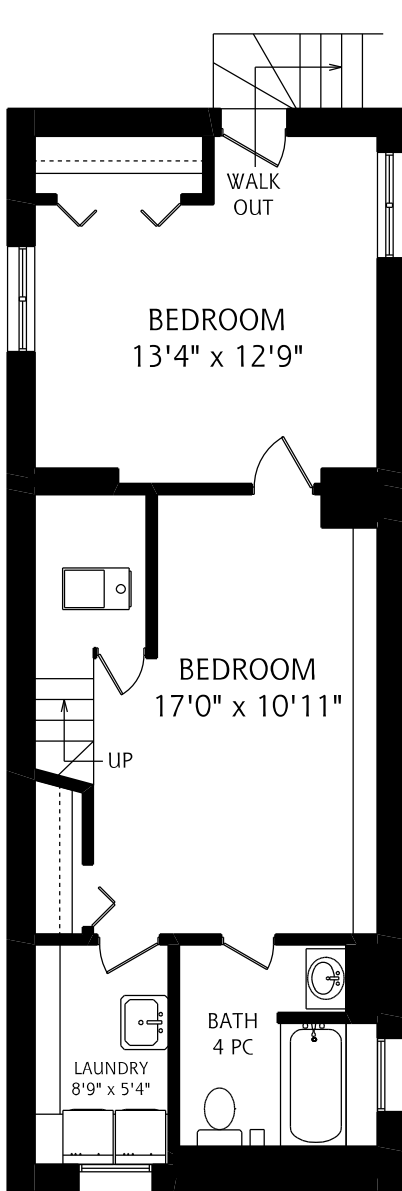

# 167 SILVERTHORN AVENUE

LOWER LEVEL  
690 SQUARE FEET

ALL MEASUREMENTS SHOULD BE CONSIDERED APPROXIMATE

MAIN FLOOR  
690 SQUARE FEET

SECOND FLOOR  
625 SQUARE FEET